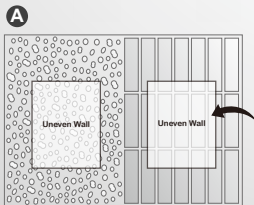

NEW

888 Easy Install Kit

▲ Easy installation plate

▲ Without plate (deep) ▲ With plate (shallow)

Used for :

A) Rough wall texture B) Not enough depth for wiring ? Easy install kit will make outlet box deeper !!