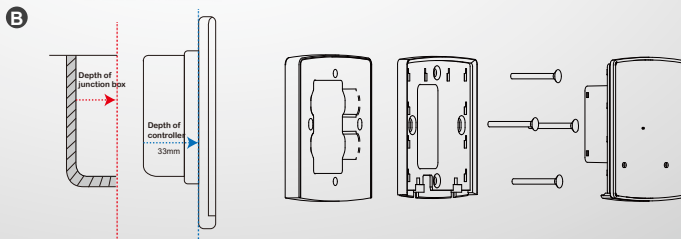

NEW

888 Easy Install Kit

▲ Easy installation plate

▲ Without plate (deep) ▲ With plate (shallow)

Used for :

A) Rough wall texture B) Not enough depth for wiring ? Easy install kit will make outlet box deeper !!